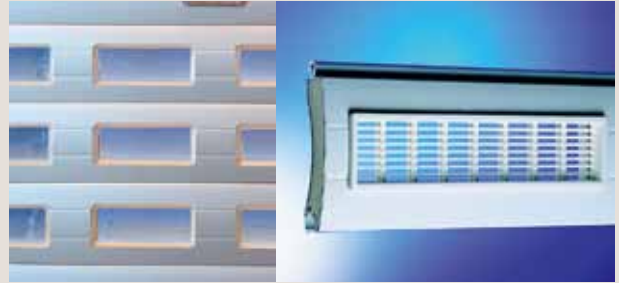

Details

ALUKON roof-line door

An up-rolling roof-line door provides more space than a regular garage door. The small fitting dimensions allow more passage height. Others need extra space for a wide swinging garage door, you can park your car comfortably right in front of the garage and keep access to it.